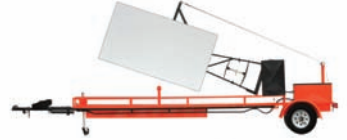

2 Raise screen with wench.

3 Extend projector arm. Level display.

4 Turn on generator. Turn on HDMA4100 Turn on Projector. Attract Attention!

The Conveyable Media Display At Work in Worship

MONDAY	TUESDAY	WEDNESDAY	THURSDAY	FRIDAY	SATURDAY	SUNDAY
<p>AM</p> <p>Special program with a visiting speaker that includes video but plans to present outdoors in the garden area. They use the system where it was not possible before due to the high ambient light. It is quick and easy to tow with golf cart then easy to roll in and setup indoors. The audio capability eliminates having to set up separate system.</p>	<p>AM</p> <p>(no schedule)</p>	<p>AM</p> <p>(no schedule)</p>	<p>AM</p> <p>Pastor uses the system for regional minister meeting at local church family life center.</p>	<p>AM</p> <p>(no schedule)</p>	<p>AM</p> <p>Bikers for Christ use the system during rally starting and ending at church parking lot.</p>	<p>AM</p> <p>Church uses system in family life center as overflow for main sanctuary.</p>
<p>PM</p> <p>Small group uses the system to show video in family life center.</p>	<p>PM</p> <p>Youth minister uses the system for outreach event at local college campus outdoors.</p>	<p>PM</p> <p>High School age group uses the system for pizza and movie outreach event for local high school students.</p>	<p>PM</p> <p>(no schedule)</p>	<p>PM</p> <p>Youth minister uses the system for tailgate party prior to High School Football game.</p>	<p>PM</p> <p>College minister uses the system during tailgate party prior to college football game.</p>	<p>PM</p> <p>Church uses the system at satellite church facility for evening non-traditional worship.</p>