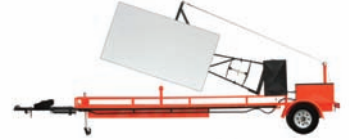

2 Raise screen with wench.

3 Extend projector arm. Level display.

4 Turn on generator. Turn on HDMA4100 Turn on Projector. Attract Attention!

The Conveyable Media Display At Work in Worship

MONDAY	TUESDAY	WEDNESDAY	THURSDAY	FRIDAY	SATURDAY	SUNDAY
<p>AM</p> <p>Special program with a visiting speaker that includes video but plans to present outdoors in the garden area. They use the system where it was not possible before due to the high ambient light. It is quick and easy to tow with golf cart then easy to roll in and setup indoors. The audio capability eliminates having to set up separate system.</p>	<p>AM</p> <p>(no schedule)</p>	<p>AM</p> <p>(no schedule)</p>	<p>AM</p> <p>Pastor uses the system for regional minister meeting at local church family life center.</p>	<p>AM</p> <p>(no schedule)</p>	<p>AM</p> <p>Bikers for Christ use the system during rally starting and ending at church parking lot.</p>	<p>AM</p> <p>Church uses system in family life center as overflow for main sanctuary.</p>
<p>PM</p> <p>Small group uses the system to show video in family life center.</p>	<p>PM</p> <p>Youth minister uses the system for outreach event at local college campus outdoors.</p>	<p>PM</p> <p>High School age group uses the system for pizza and movie outreach event for local high school students.</p>	<p>PM</p> <p>(no schedule)</p>	<p>PM</p> <p>Youth minister uses the system for tailgate party prior to High School Football game.</p>	<p>PM</p> <p>College minister uses the system during tailgate party prior to college football game.</p>	<p>PM</p> <p>Church uses the system at satellite church facility for evening non-traditional worship.</p>